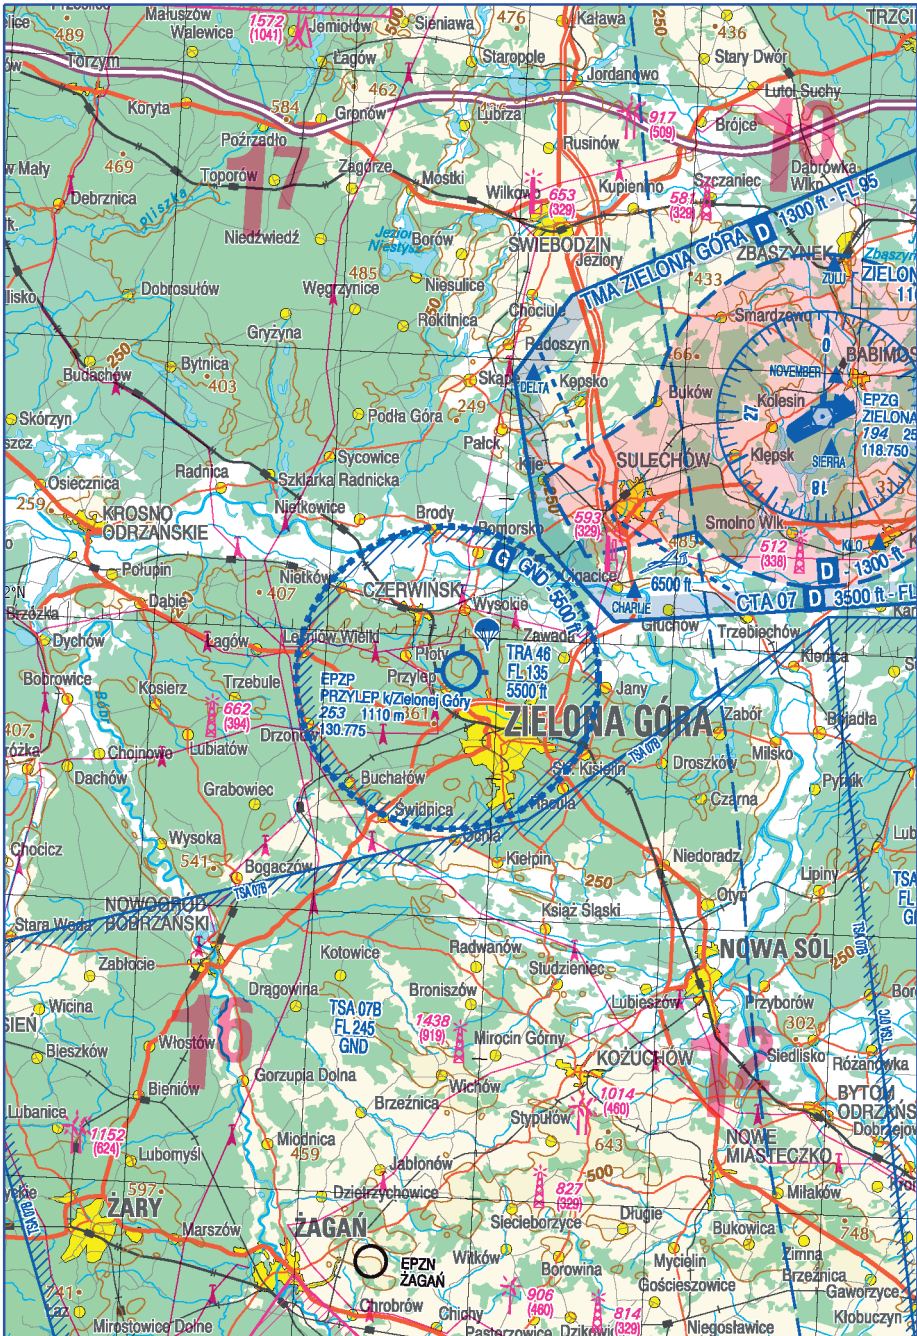

Extract from Aeronautical Chart of Poland  
ICAO 1 : 500 000

**PRZYLEP  
k/Zielonej Góry**

Correction: Aeronautical Chart of Poland - 10th edition 30 APR 2015.